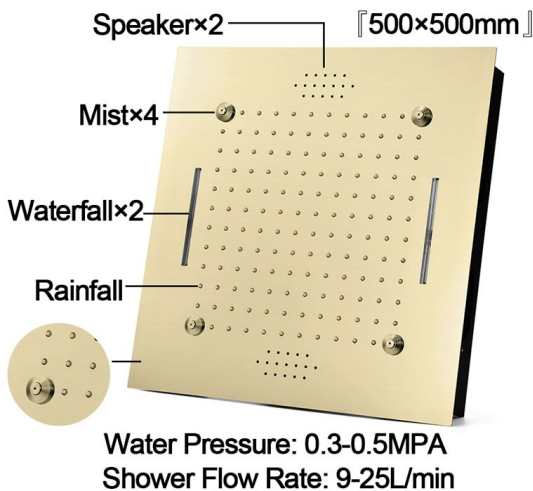

**BRUSHED GOLD PHONE CONTROLLED THERMOSTATIC RECESSED CEILING MOUNT LED MUSICAL RAINFALL SHOWER SYSTEM JETTED BODY SPRAYS WITH HAND SHOWER SPECIFICATIONS**

**Shower Head**

Shower Head 3 Functions: Waterfall, Rainfall & Mist  
 Shower head size: 20 x 20 inch  
 Each function run all together and separately  
 Music and LED light work by electronic  
 All Metal Material: Solid Brass; Stainless Steel (top showerhead, hose)  
 Shower Head Mounting: Flush on ceiling  
 Hand Spray Hose: 59 inch  
 Water flow: 2.5 GPM ~ 5.5 GPM  
 Water pressure: 0.3 MPA ~ 1 MPA  
 Water pipe lines: 3/4 inch water pipes for the hot and cold water mixer inlet, the others are 1/2 inch

Kinds of color **64**  
 temperature adjustable

**WiFi**

**Build-in WIFI**  
 Phone control color

**Color software App : LED Home**

**304 Stainless Steel**

Product shown is only for installation display purpose

All dimensions and specifications are nominal and may vary. Use actual products for accuracy in critical situations.

## Body Jet

Thread Interface Size: G 1/2 Inch  
 Type: Fixed Rotatable Type  
 Installation Type: Wall Mounted  
 Material: Brass  
 Feature: Can rotate 360 degrees  
 Flow Rate: 1.5 GPM / 5.7 LPM (each Bodyspray)