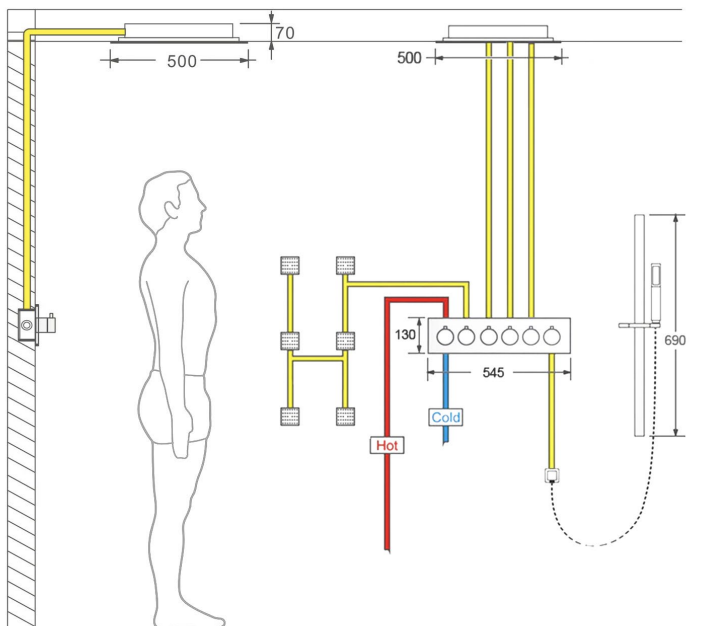

**BRUSHED GOLD PHONE CONTROLLED THERMOSTATIC RECESSED CEILING MOUNT LED MUSICAL RAINFALL SHOWER SYSTEM JETTED BODY SPRAYS WITH HAND SHOWER SPECIFICATIONS**

**Shower Head**

Shower Head 3 Functions: Waterfall, Rainfall & Mist  
 Shower head size: 20 x 20 inch  
 Each function run all together and separately  
 Music and LED light work by electronic  
 All Metal Material: Solid Brass; Stainless Steel (top showerhead, hose)  
 Shower Head Mounting: Flush on ceiling  
 Hand Spray Hose: 59 inch  
 Water flow: 2.5 GPM ~ 5.5 GPM  
 Water pressure: 0.3 MPA ~ 1 MPA  
 Water pipe lines: 3/4 inch water pipes for the hot and cold water mixer inlet, the others are 1/2 inch

Kinds of color **64**  
 temperature adjustable

**WiFi**

**Build-in WIFI**  
 Phone control color

**Color software App : LED Home**

**304 Stainless Steel**

Product shown is only for installation display purpose

## Shower Mixer Connections

Unit: mm

Cold water Hot water Mixer water

## Body Jet

Thread Interface Size: G 1/2 Inch  
 Type: Fixed Rotatable Type  
 Installation Type: Wall Mounted  
 Material: Brass  
 Feature: Can rotate 360 degrees  
 Flow Rate: 1.5 GPM / 5.7 LPM (each Bodyspray)