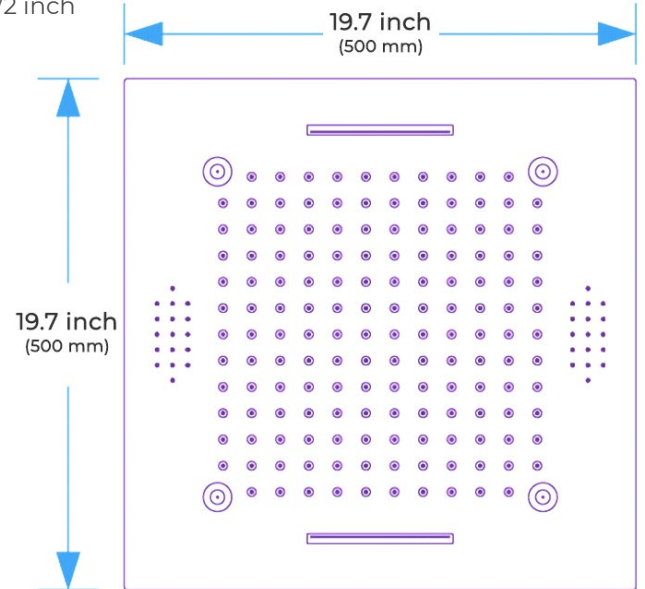

BRUSHED GOLD PHONE CONTROLLED THERMOSTATIC RECESSED CEILING MOUNT LED MUSICAL RAINFALL SHOWER SYSTEM JETTED BODY SPRAYS WITH HAND SHOWER SPECIFICATIONS

Shower Head

Shower Head 3 Functions: Waterfall, Rainfall & Mist
Shower head size: 20 x 20 inch
Each function run all together and separately
Music and LED light work by electronic
All Metal Material: Solid Brass; Stainless Steel (top showerhead, hose)
Shower Head Mounting: Flush on ceiling
Hand Spray Hose: 59 inch
Water flow: 2.5 GPM ~ 5.5 GPM
Water pressure: 0.3 MPA ~ 1 MPA
Water pipe lines: 3/4 inch water pipes for the hot and cold water mixer inlet, the others are 1/2 inch

Kinds of color **64**
temperature adjustable

WiFi

Build-in WIFI
Phone control color

Color software App : LED Home

304 Stainless Steel

Product shown is only for installation display purpose

All dimensions and specifications are nominal and may vary. Use actual products for accuracy in critical situations.