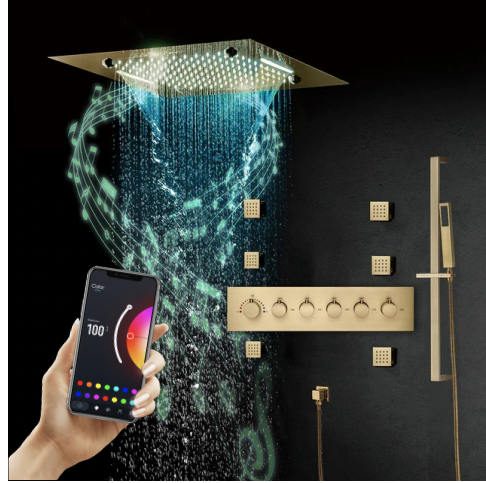

**BRUSHED GOLD PHONE CONTROLLED THERMOSTATIC RECESSED CEILING MOUNT LED MUSICAL RAINFALL SHOWER SYSTEM JETTED BODY SPRAYS WITH HAND SHOWER SPECIFICATIONS**

**Shower Head**

Shower Head 3 Functions: Waterfall, Rainfall & Mist  
 Shower head size: 20 x 20 inch  
 Each function run all together and separately  
 Music and LED light work by electronic  
 All Metal Material: Solid Brass; Stainless Steel (top showerhead, hose)  
 Shower Head Mounting: Flush on ceiling  
 Hand Spray Hose: 59 inch  
 Water flow: 2.5 GPM ~ 5.5 GPM  
 Water pressure: 0.3 MPA ~ 1 MPA  
 Water pipe lines: 3/4 inch water pipes for the hot and cold water mixer inlet, the others are 1/2 inch

Kinds of color **64**  
 temperature adjustable

**WiFi**

**Build-in WIFI**  
 Phone control color

**Color software App : LED Home**

**304 Stainless Steel**

Product shown is only for installation display purpose