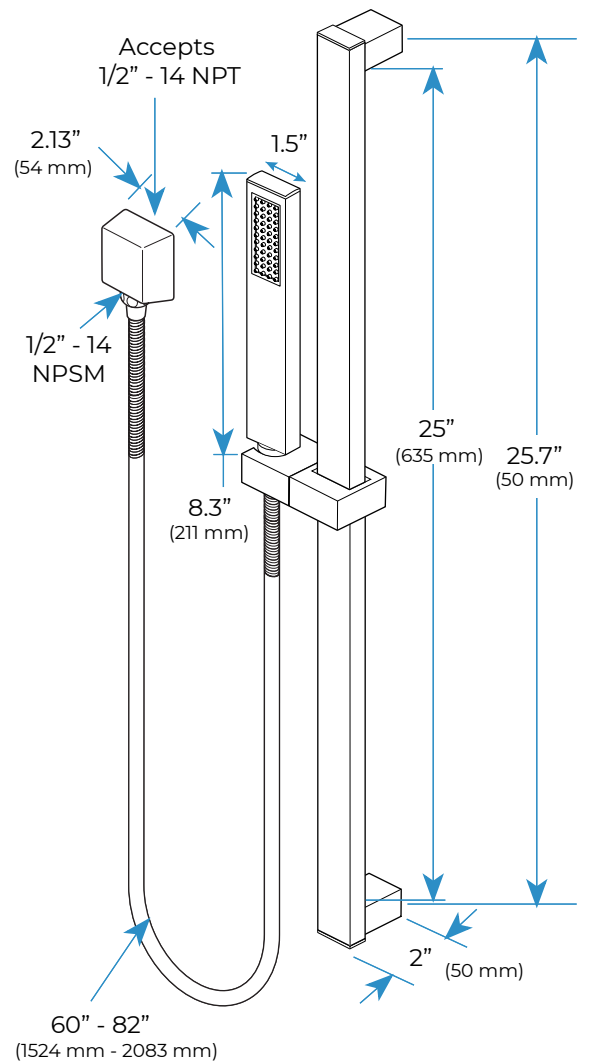

**BRUSHED GOLD PHONE CONTROLLED THERMOSTATIC RECESSED CEILING MOUNT LED MUSICAL RAINFALL SHOWER SYSTEM JETTED BODY SPRAYS WITH HAND SHOWER SPECIFICATIONS**

**Shower Head**

Shower Head 3 Functions: Waterfall, Rainfall & Mist  
 Shower head size: 20 x 20 inch  
 Each function run all together and separately  
 Music and LED light work by electronic  
 All Metal Material: Solid Brass; Stainless Steel (top showerhead, hose)  
 Shower Head Mounting: Flush on ceiling  
 Hand Spray Hose: 59 inch  
 Water flow: 2.5 GPM ~ 5.5 GPM  
 Water pressure: 0.3 MPA ~ 1 MPA  
 Water pipe lines: 3/4 inch water pipes for the hot and cold water mixer inlet, the others are 1/2 inch

## Shower Mixer

Product shown is only for installation display purpose

## Shower Mixer Connections

Unit: mm

Cold water Hot water Mixer water

## Body Jet

Thread Interface Size: G 1/2 Inch  
 Type: Fixed Rotatable Type  
 Installation Type: Wall Mounted  
 Material: Brass  
 Feature: Can rotate 360 degrees  
 Flow Rate: 1.5 GPM / 5.7 LPM (each Bodyspray)