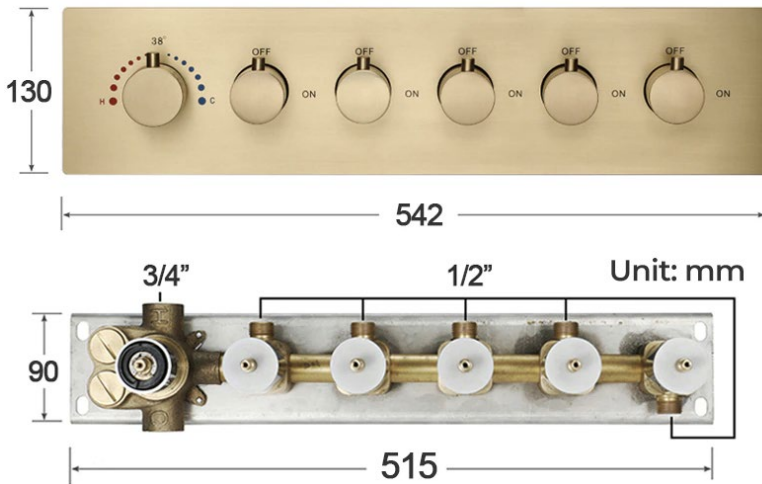

Shower Mixer

Product shown is only for installation display purpose