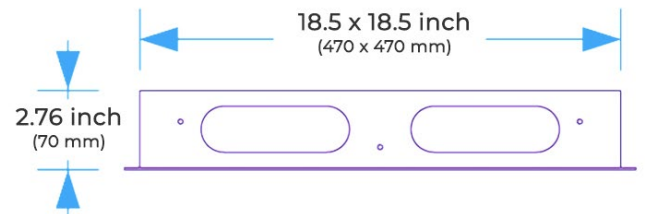

**BRUSHED GOLD PHONE CONTROLLED THERMOSTATIC RECESSED CEILING MOUNT LED MUSICAL RAINFALL SHOWER SYSTEM JETTED BODY SPRAYS WITH HAND SHOWER SPECIFICATIONS**

**Shower Head**

Shower Head 3 Functions: Waterfall, Rainfall & Mist  
 Shower head size: 20 x 20 inch  
 Each function run all together and separately  
 Music and LED light work by electronic  
 All Metal Material: Solid Brass; Stainless Steel (top showerhead, hose)  
 Shower Head Mounting: Flush on ceiling  
 Hand Spray Hose: 59 inch  
 Water flow: 2.5 GPM ~ 5.5 GPM  
 Water pressure: 0.3 MPA ~ 1 MPA  
 Water pipe lines: 3/4 inch water pipes for the hot and cold water mixer inlet, the others are 1/2 inch

Kinds of color **64**  
 temperature adjustable

**WiFi**

**Build-in WIFI**  
 Phone control color

**Color software App : LED Home**

**304 Stainless Steel**

Product shown is only for installation display purpose

All dimensions and specifications are nominal and may vary. Use actual products for accuracy in critical situations.

## Body Jet

Thread Interface Size: G 1/2 Inch  
 Type: Fixed Rotatable Type  
 Installation Type: Wall Mounted  
 Material: Brass  
 Feature: Can rotate 360 degrees  
 Flow Rate: 1.5 GPM / 5.7 LPM (each Bodyspray)