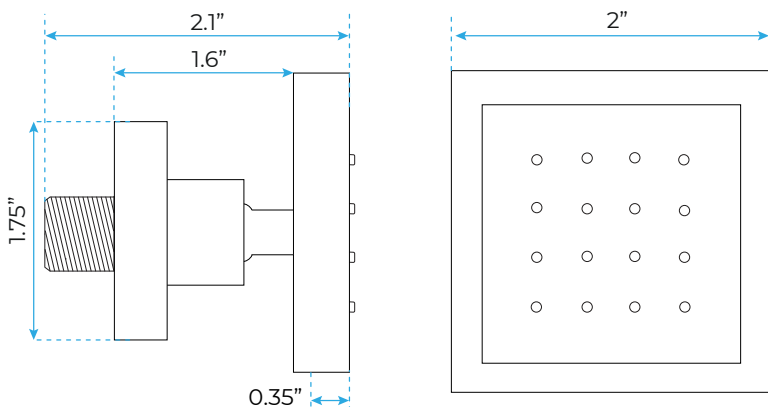

**BRUSHED GOLD PHONE CONTROLLED THERMOSTATIC RECESSED CEILING MOUNT LED MUSICAL RAINFALL SHOWER SYSTEM JETTED BODY SPRAYS WITH HAND SHOWER SPECIFICATIONS**

**Shower Head**

Shower Head 3 Functions: Waterfall, Rainfall & Mist  
 Shower head size: 20 x 20 inch  
 Each function run all together and separately  
 Music and LED light work by electronic  
 All Metal Material: Solid Brass; Stainless Steel (top showerhead, hose)  
 Shower Head Mounting: Flush on ceiling  
 Hand Spray Hose: 59 inch  
 Water flow: 2.5 GPM ~ 5.5 GPM  
 Water pressure: 0.3 MPA ~ 1 MPA  
 Water pipe lines: 3/4 inch water pipes for the hot and cold water mixer inlet, the others are 1/2 inch

## Shower Mixer Connections

Unit: mm

Cold water Hot water Mixer water

## Body Jet

Thread Interface Size: G 1/2 Inch  
 Type: Fixed Rotatable Type  
 Installation Type: Wall Mounted  
 Material: Brass  
 Feature: Can rotate 360 degrees  
 Flow Rate: 1.5 GPM / 5.7 LPM (each Bodyspray)